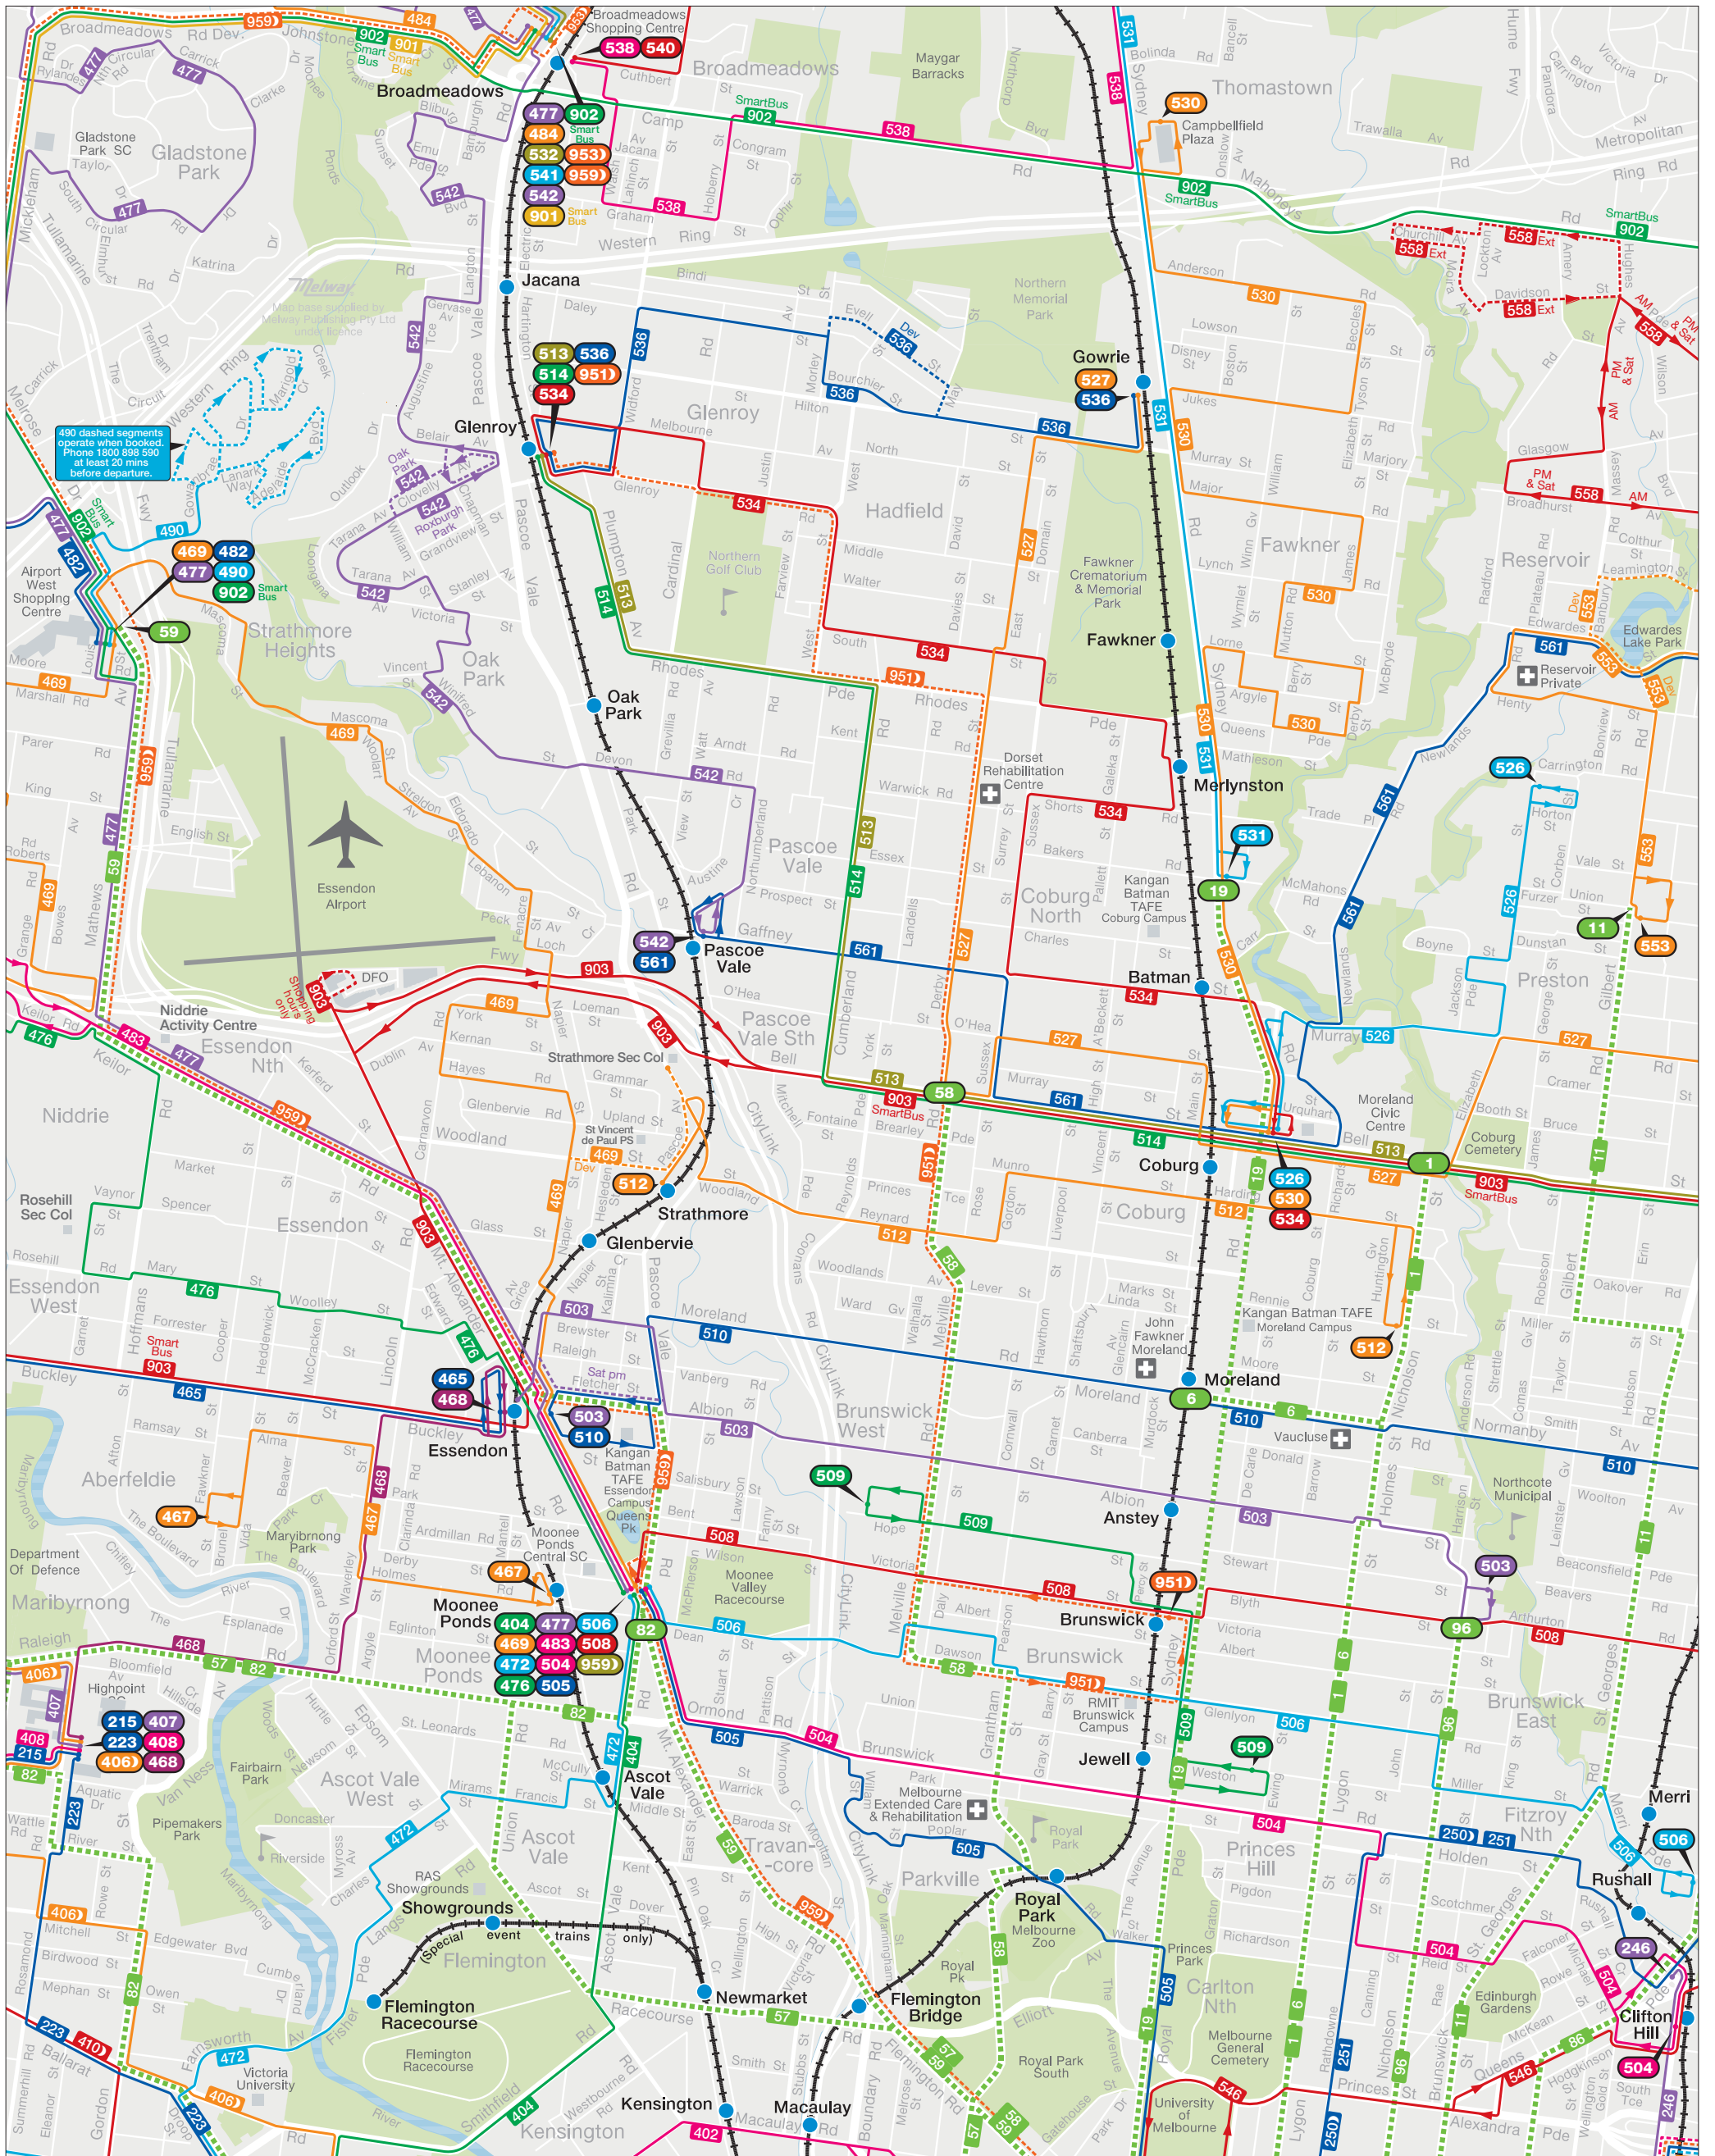

# Moreland bus network

— Train 
 — Tram 
 — Bus 
 ● Tram terminus 
 ● Bus terminus 
 ● Night Bus terminus

MAP NOT TO SCALE  
Effective July 2022

Department of Transport

For more public transport information visit [ptv.vic.gov.au](http://ptv.vic.gov.au), use the PTV app or call 1800 800 007.